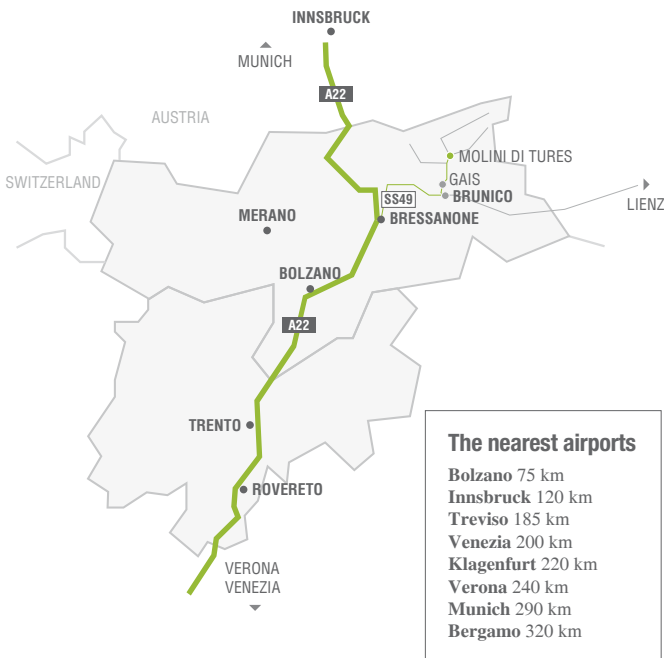

KLINIK DeMEDICI – HOW TO ARRIVE

Italy | South Tyrol | Campo Tures

KLINIK DeMEDICI

Zona Industriale Molini 3
39032 Campo Tures (South Tyrol/Italy)

Entrance

The course takes place in the black building.
Please go inside and reach the 5th floor.