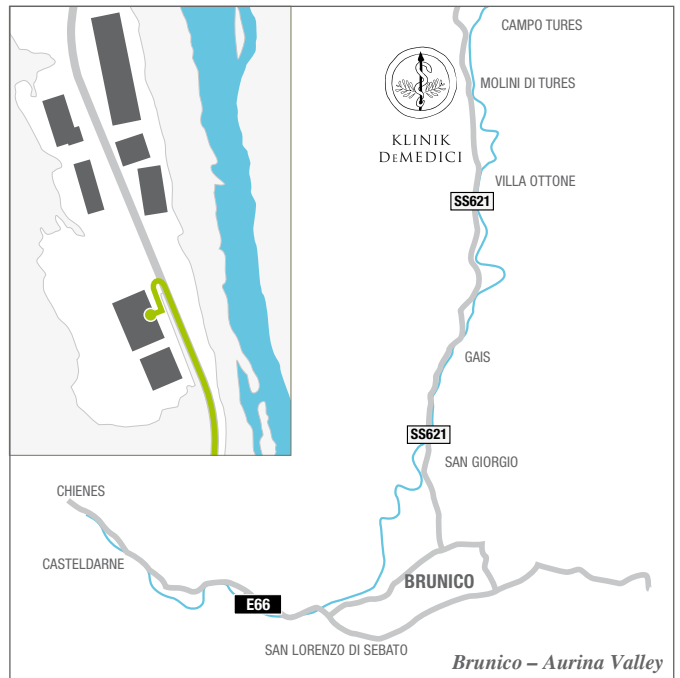

KLINIK DeMEDICI – HOW TO ARRIVE

Italy | South Tyrol | Campo Tures

KLINIK DeMEDICI

Zona Industriale Molini 3
39032 Campo Tures (South Tyrol/Italy)

Entrance

The course takes place in the black building.
Please go inside and reach the 5th floor.